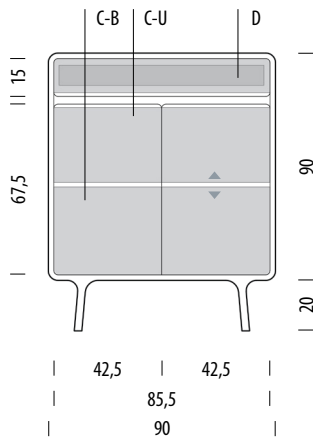

## Basic info

**Design** Salih Teskeredžić

**Product size** W: 180, D: 45, H: 65

**Packaging** W: 182, D: 47, H: 70

**Volume** 0,60 m<sup>3</sup>

**Net weight** 61,4 kg

**Gross weight** 70,9 kg

### Item no. 019

Assembled product

Internal storage	Width	Depth	Height
C-L	57	39	15-22
D-M	54	35	11
C-R	57	39	15-22
CH-RC	14		5

- ▲ Shelves indicated with triangle arrows are height-adjustable and removable.
- ▼

## Basic info

<b>Design</b>	Salih Teskeredžić
<b>Product size</b>	W: 90, D: 45, H: 110
<b>Packaging</b>	W: 92, D: 47, H: 115
<b>Volume</b>	0,50 m <sup>3</sup>
<b>Net weight</b>	47,7 kg
<b>Gross weight</b>	54,9 kg

### Item no. 01C

Assembled product

Internal storage	Width	Depth	Height
D	81	35	8
C-U	86	39	27-33
C-B	86	39	28-35

- ▲ Shelves indicated with triangle arrows are height-adjustable and removable.
- ▼