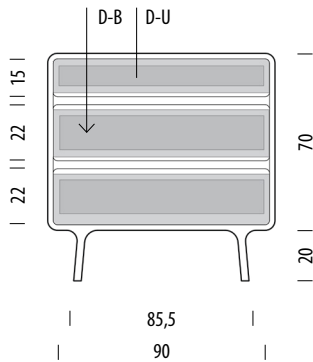

### Item no. 019

Assembled product

Internal storage	Width	Depth	Height
C-L	57	39	15-22
D-M	54	35	11
C-R	57	39	15-22
CH-RC	14		5

- ▲ Shelves indicated with triangle arrows are height-adjustable and removable.
- ▼

## Basic info

<b>Design</b>	Salih Teskeredžić
<b>Product size</b>	W: 90, D: 45, H: 110
<b>Packaging</b>	W: 92, D: 47, H: 115
<b>Volume</b>	0,50 m <sup>3</sup>
<b>Net weight</b>	47,7 kg
<b>Gross weight</b>	54,9 kg

### Item no. 01C

Assembled product

Internal storage	Width	Depth	Height
D	81	35	8
C-U	86	39	27-33
C-B	86	39	28-35

- ▲ Shelves indicated with triangle arrows are height-adjustable and removable.
- ▼

## Basic info

<b>Design</b>	Salih Teskeredžić
<b>Product size</b>	W: 90, D: 45, H: 90
<b>Packaging</b>	W: 92, D: 47, H: 95
<b>Volume</b>	0,41 m <sup>3</sup>
<b>Net weight</b>	48,2 kg
<b>Gross weight</b>	55 kg