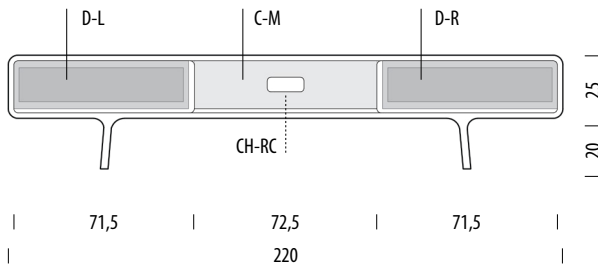

#### Dimensions (tolerances)

The dimensions shown are indicative, they may vary due to the natural properties of wood, season, or manufacturing processes. Deviations from the specified size may occur, usually no more than 1 cm.

### Drawings reference - Internal storage symbols

---

**Space** C - Compartment  
D - Drawer  
S - Shelf  
CH - Cable hole

**Position** U - Upper  
M - Middle  
B - Bottom  
R - Right  
L - Left

**Shape** RC - Rectangular  
CR - Circular

e.g. C-UR | Compartment - upper right  
D-BL | Drawer - bottom left  
CH-RC | Cable hole - rectangular

**Shelves** Shelves indicated with triangle arrows are height-adjustable and removable.

## Basic info

<b>Design</b>	Salih Teskeredžić
<b>Product size</b>	W: 220, D: 45, H: 45
<b>Packaging</b>	W: 222, D: 47, H: 50
<b>Volume</b>	0,52 m <sup>3</sup>
<b>Net weight</b>	43,6 kg
<b>Gross weight</b>	52,6 kg