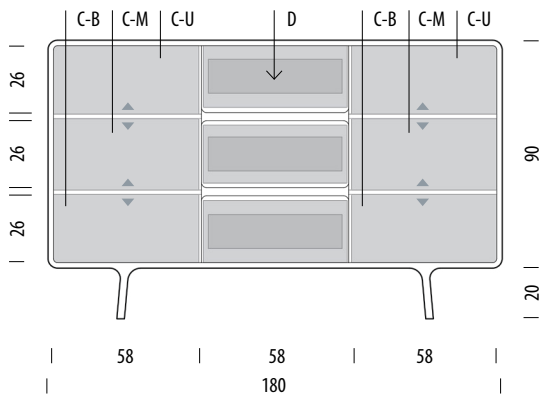

## Basic info

**Design** Salih Teskeredžić

**Product size** W: 180, D: 45, H: 110

**Packaging** W: 182, D: 47, H: 115

**Volume** 0,98 m<sup>3</sup>

**Net weight** 91,5 kg

**Gross weight** 101 kg

### Item no. 01E

Assembled product

Internal storage	Width	Depth	Height
C-U	58	39	24-31
C-M	58	39	21-34
C-B	58	39	23-29
D (each)	53	35	14

▲ Shelves indicated with triangle arrows are height-adjustable and removable.