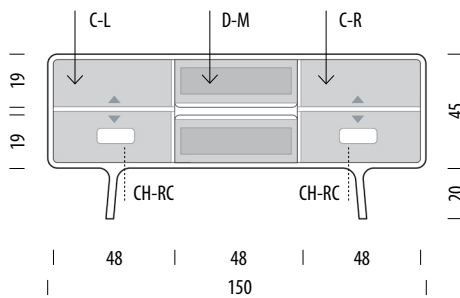

## Basic info

**Design** Salih Teskeredžić

**Product size** W: 150, D: 45, H: 65

**Packaging** W: 152, D: 51, H: 70

**Volume** 0,54 m<sup>3</sup>

**Net weight** 51,4 kg

**Gross weight** 58,6 kg

### Item no. 162

Assembled product

Internal storage	Width	Depth	Height
C-L	47	39	15-22
D-M	44	35	11
C-R	47	39	15-22
CH-RC	14		5

- ▲ Shelves indicated with triangle arrows are height-adjustable and removable.
- ▼