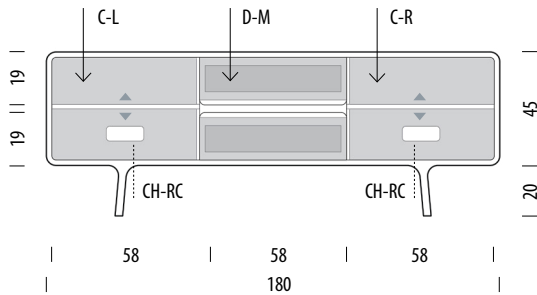

### Item no. 162

Assembled product

Internal storage	Width	Depth	Height
C-L	47	39	15-22
D-M	44	35	11
C-R	47	39	15-22
CH-RC	14		5

- ▲ Shelves indicated with triangle arrows are height-adjustable and removable.
- ▼

## Basic info

**Design** Salih Teskeredžić

**Product size** W: 180, D: 45, H: 65

**Packaging** W: 182, D: 47, H: 70

**Volume** 0,60 m<sup>3</sup>

**Net weight** 61,4 kg

**Gross weight** 70,9 kg

### Item no. 019

Assembled product

Internal storage	Width	Depth	Height
C-L	57	39	15-22
D-M	54	35	11
C-R	57	39	15-22
CH-RC	14		5

- ▲ Shelves indicated with triangle arrows are height-adjustable and removable.
- ▼