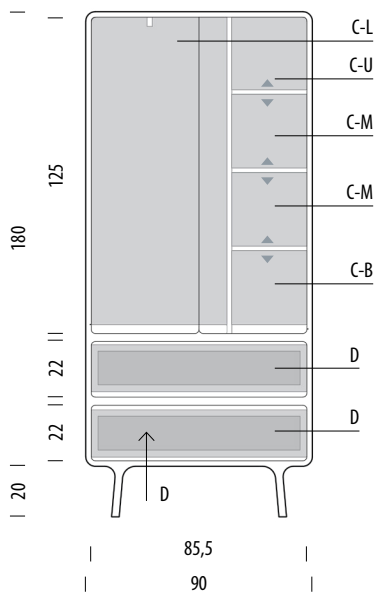

## Basic info

**Design** Salih Teskeredžić

**Product size** W: 180, D: 45, H: 110

**Packaging** W: 182, D: 47, H: 115

**Volume** 0,98 m<sup>3</sup>

**Net weight** 91,5 kg

**Gross weight** 101 kg

### Item no. 01E

Assembled product

Internal storage	Width	Depth	Height
C-U	58	39	24-31
C-M	58	39	21-34
C-B	58	39	23-29
D (each)	53	35	14

▲ Shelves indicated with triangle arrows are height-adjustable and removable.

## Basic info

**Design** Salih Teskeredžić

**Product size** W: 90, D: 45, H: 200

**Packaging** W: 92, D: 47, H: 205

**Volume** 0,89 m<sup>3</sup>

**Net weight** 92,7 kg

**Gross weight** 101,7 kg

## Item no. 01F

Assembled product

Internal storage	Width	Depth	Height
C-L	54	39	122
C-U	30	39	26-32
C-M	30	39	23-35
C-B	30	39	26-32
D (each)	53	35	14

▲ Shelves indicated with triangle arrows are height-adjustable and removable.